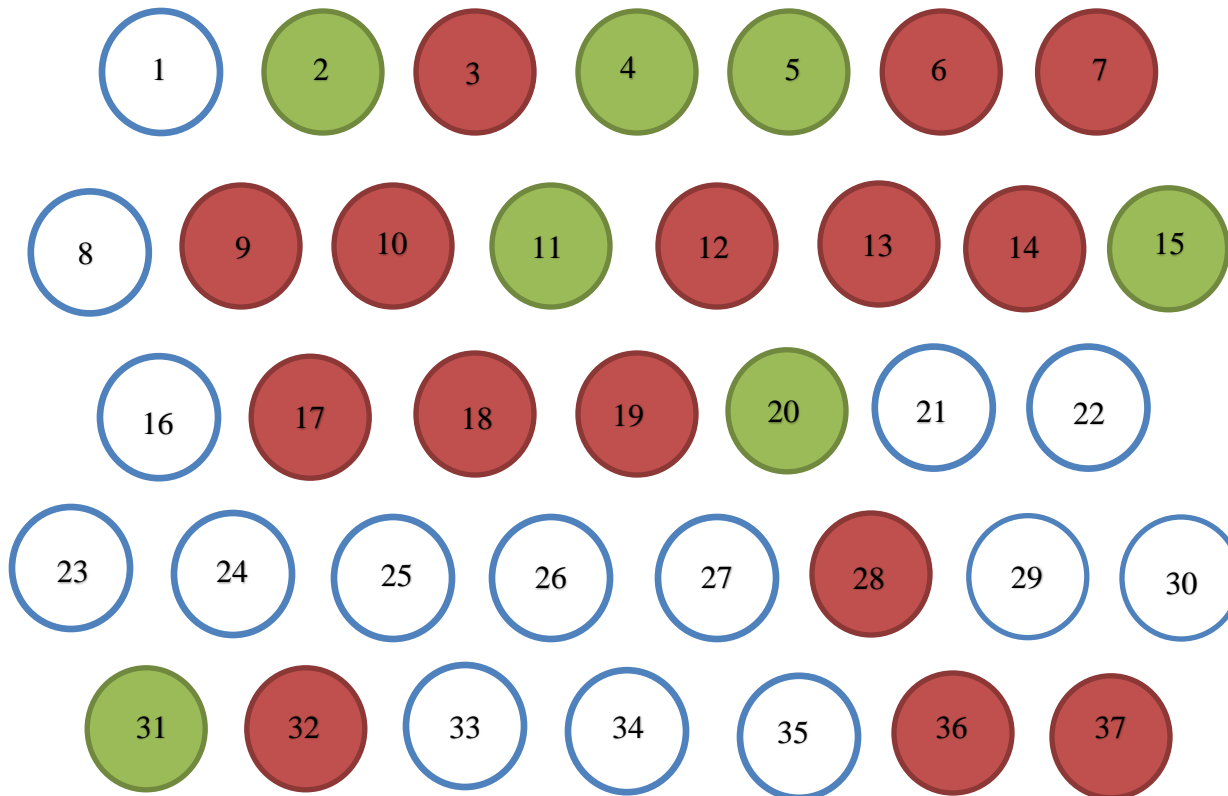

Red=Full

Green= Seats Available

Blue=Open

STAGE

Video

Video

BAR

Audio/Lighting

BAR